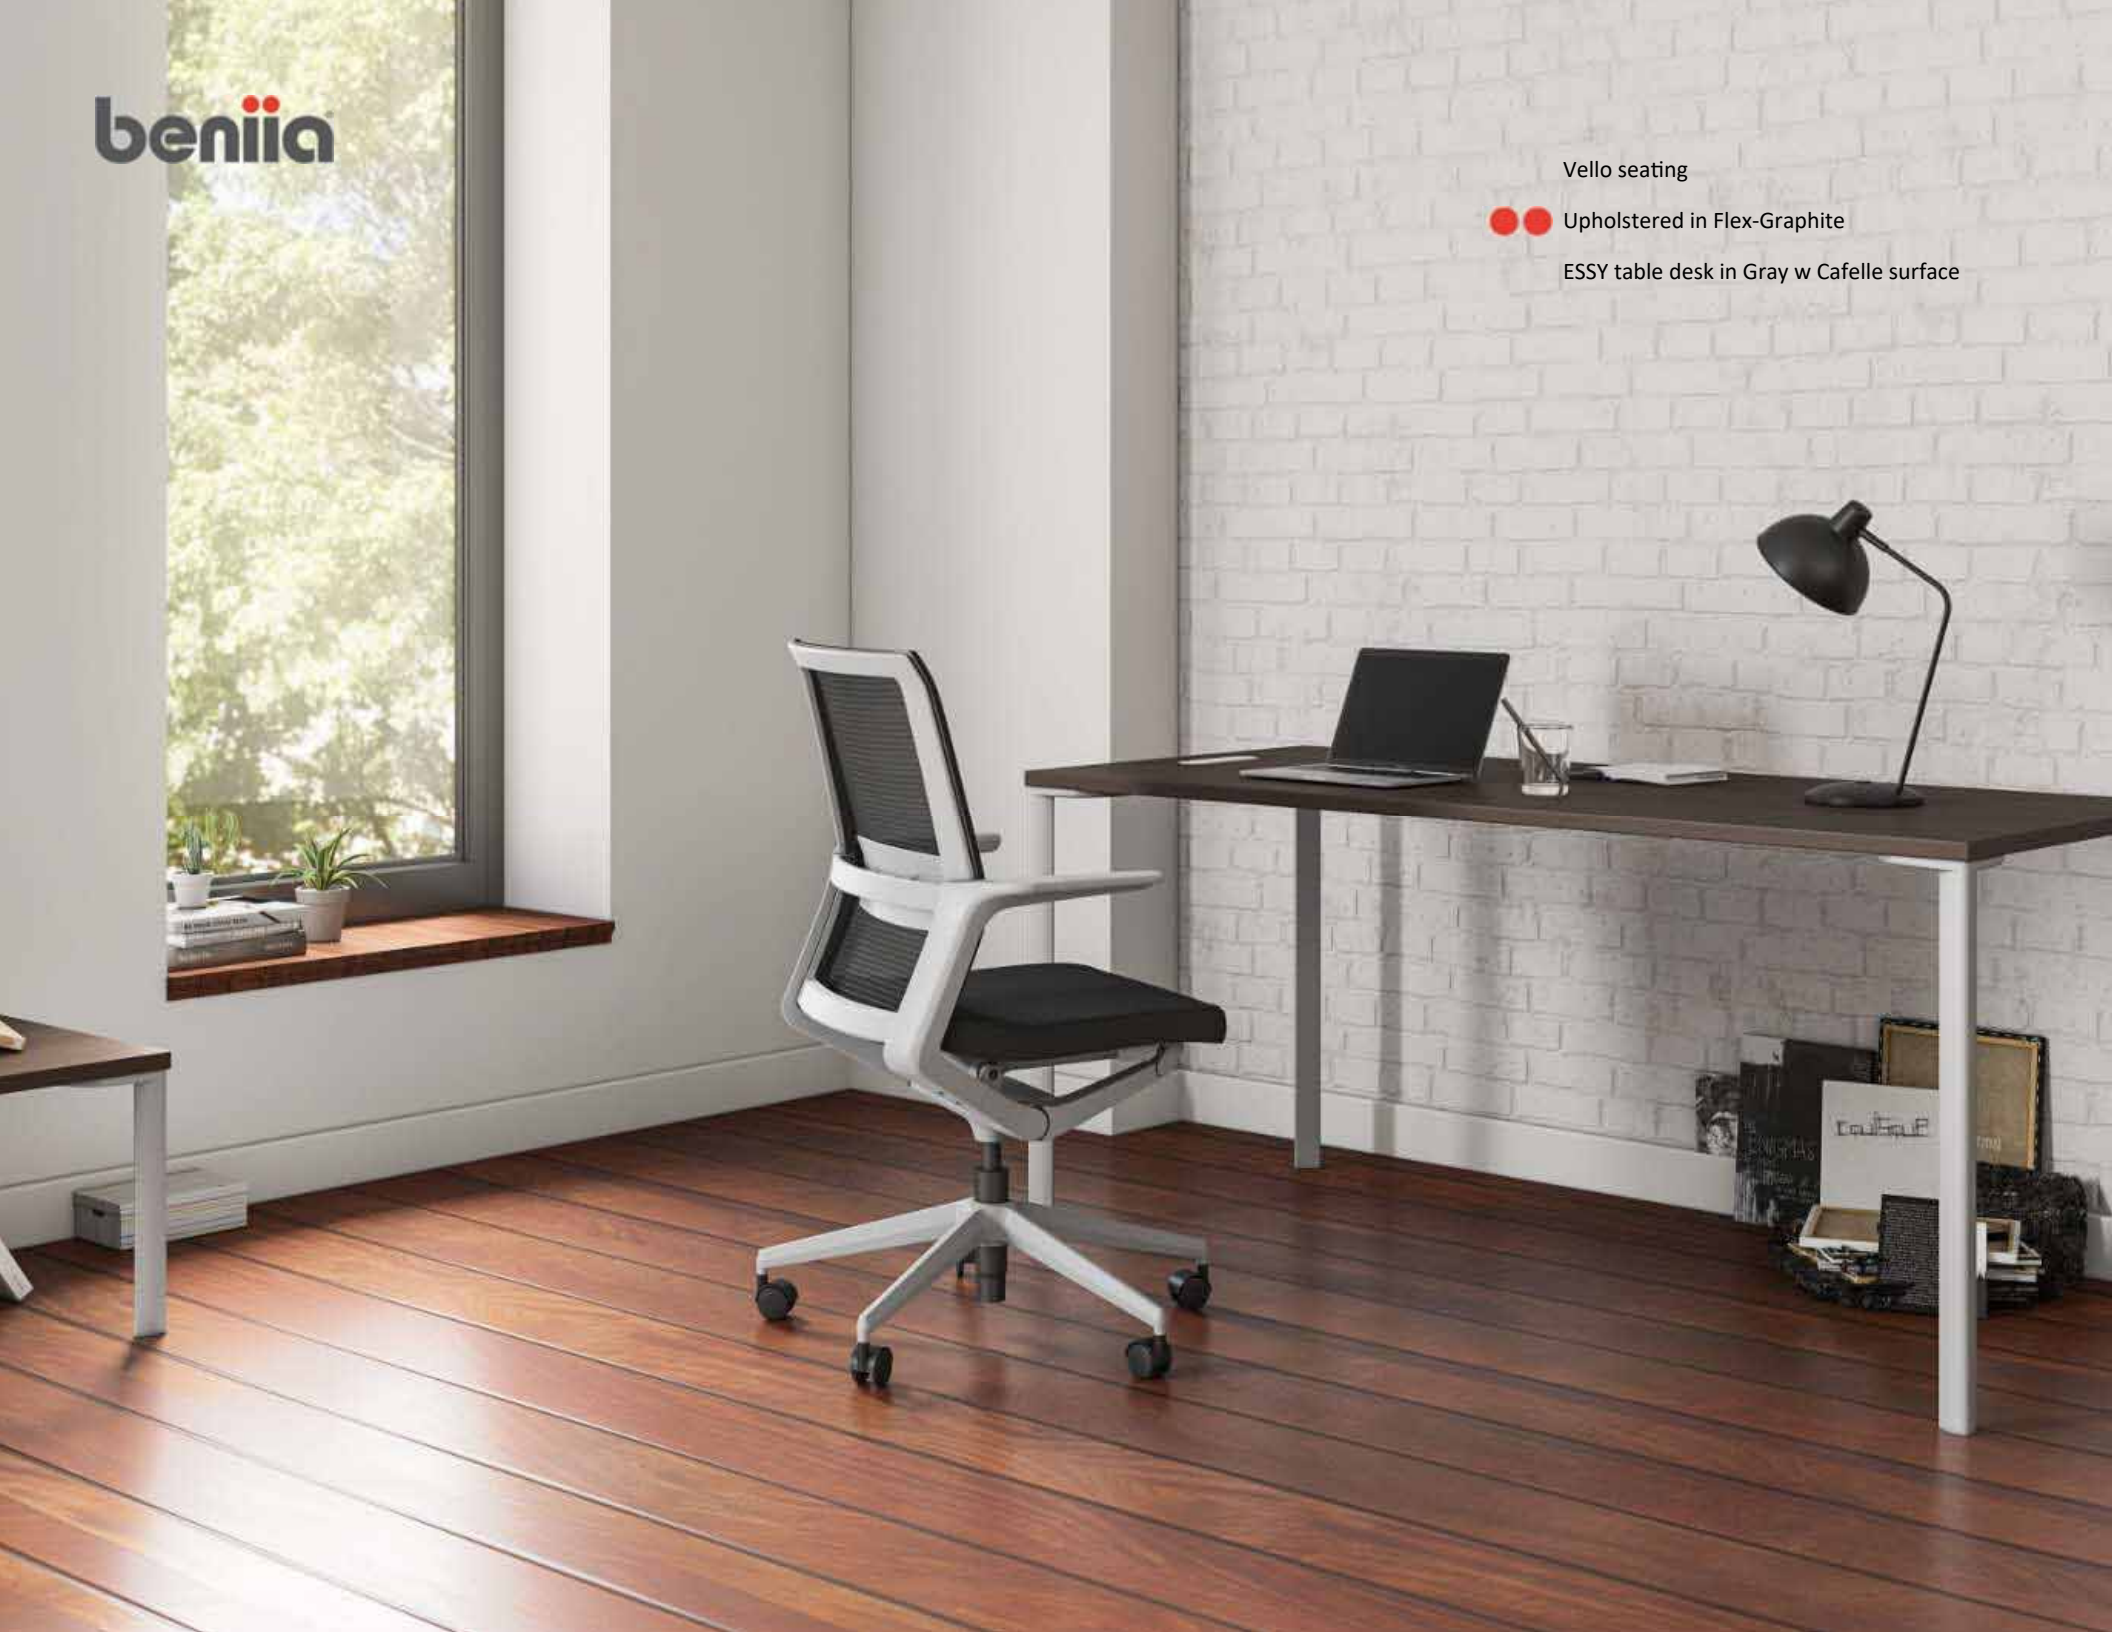

beniia

Vello seating

●● Upholstered in Flex-Graphite

ESSY table desk in Gray w Cafelle surface