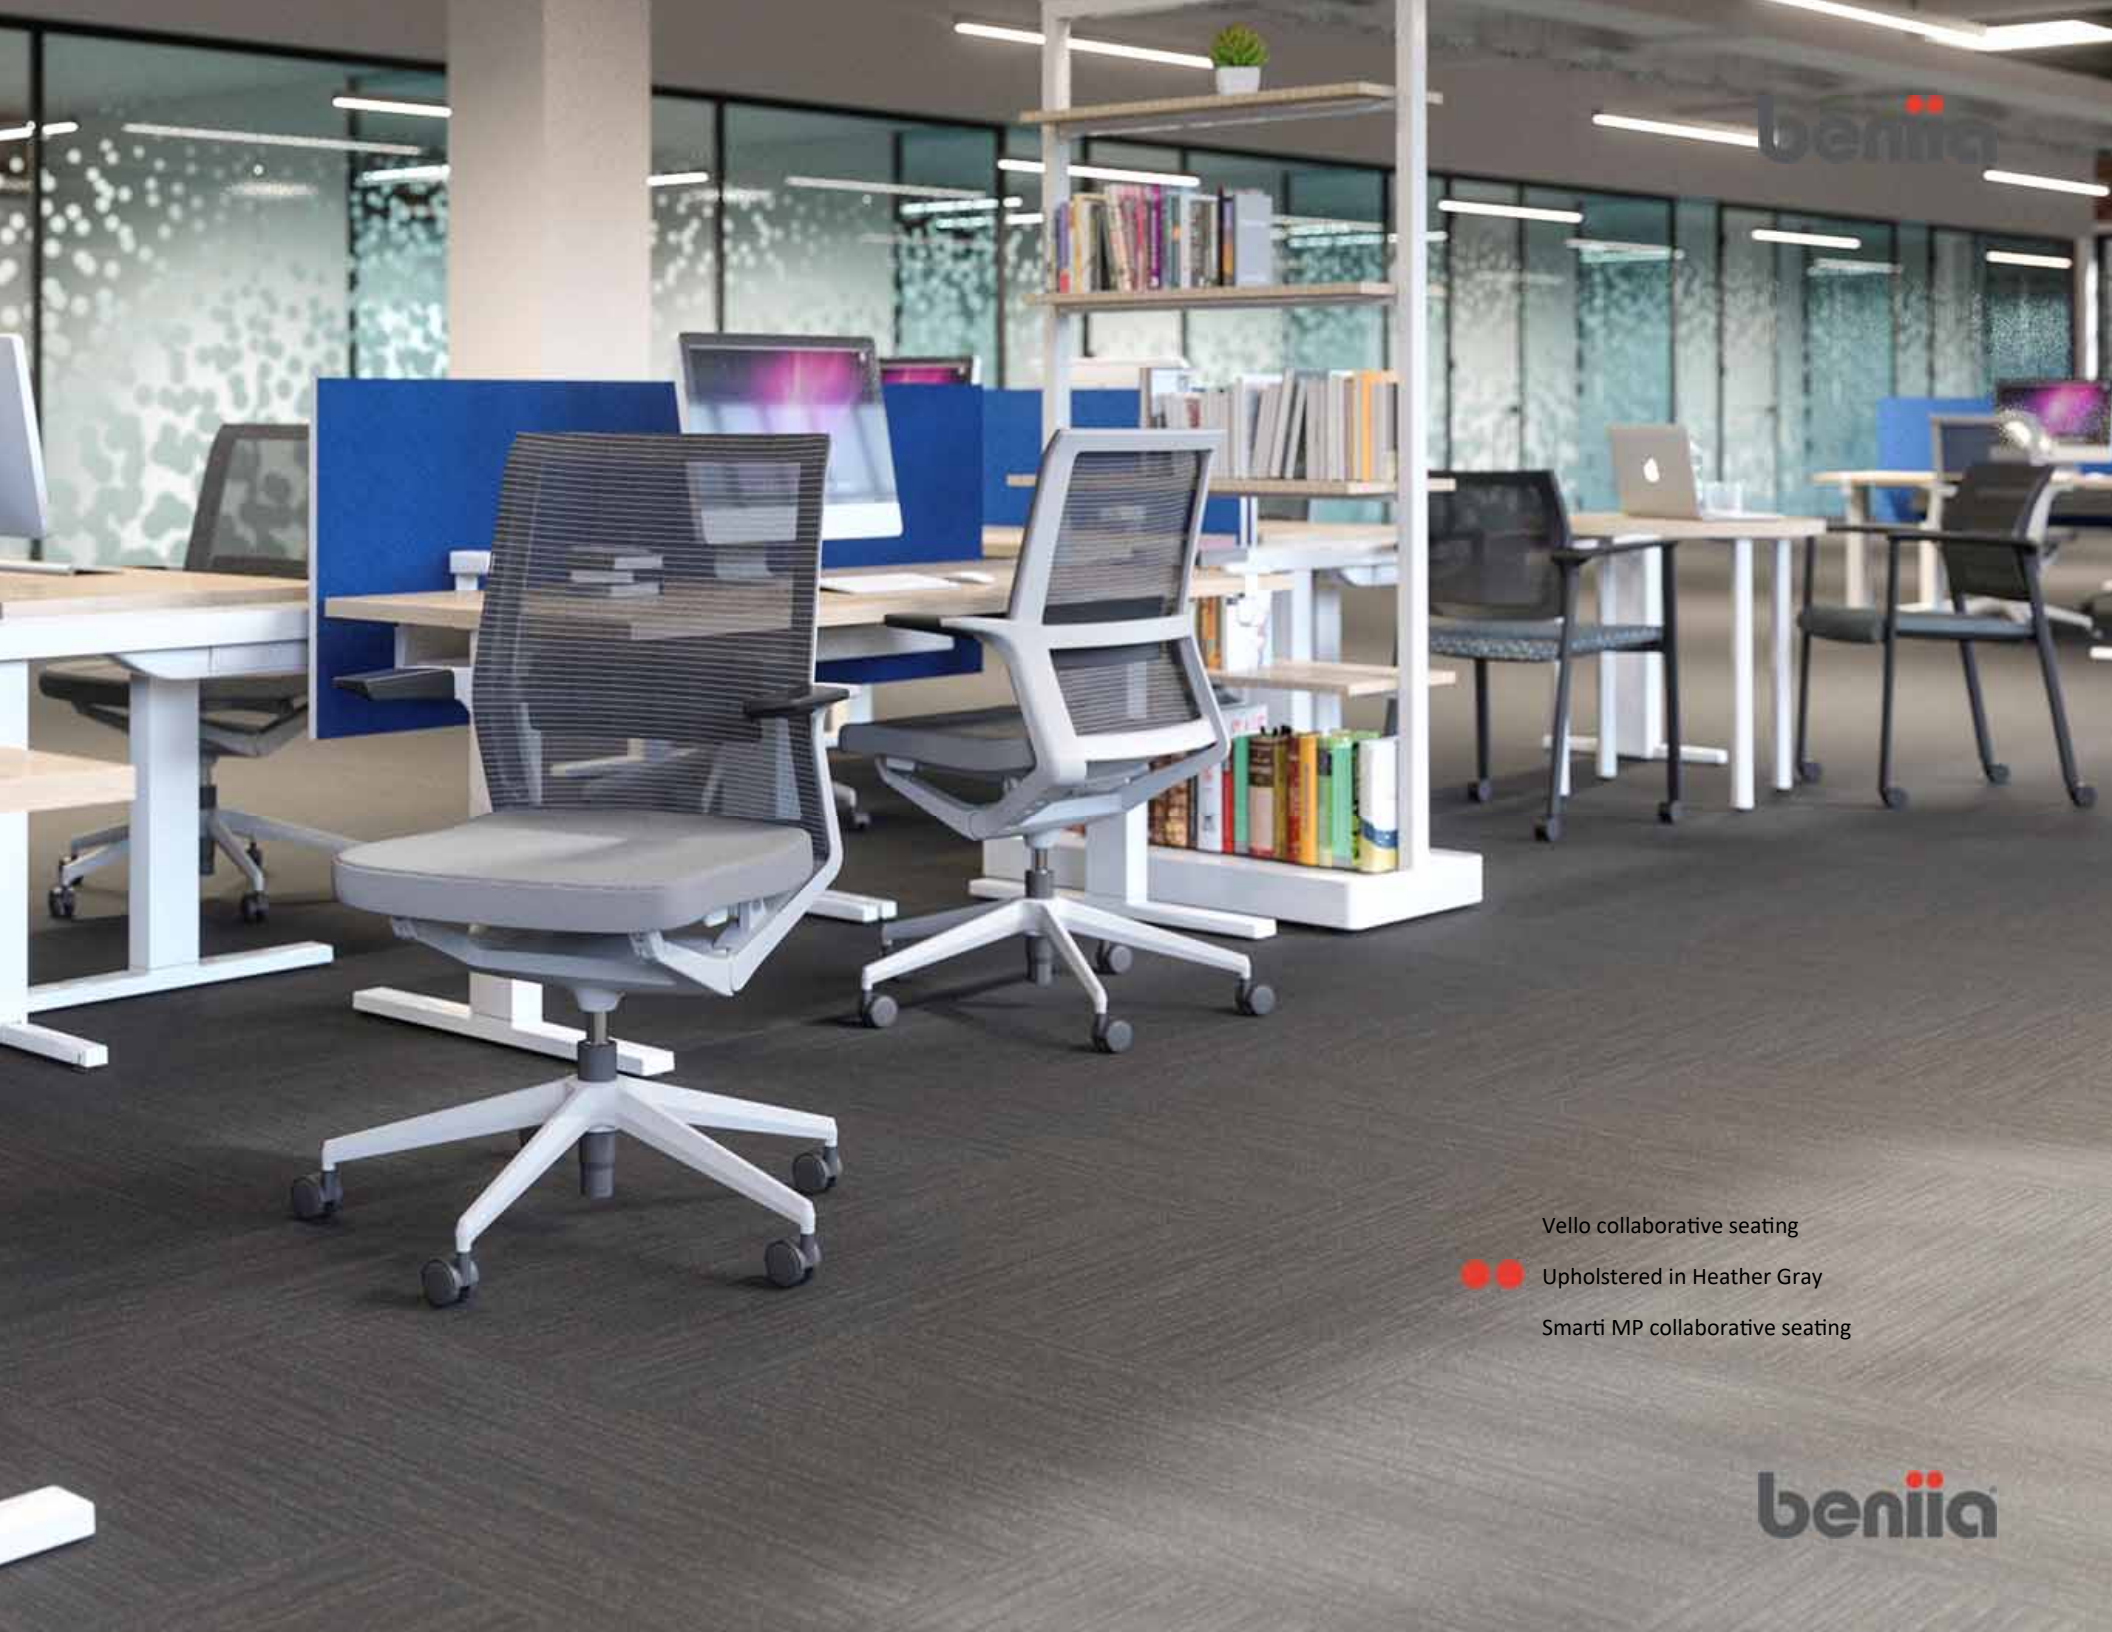

beniia

Etano conference seating  
Upholstered in Black

beniia

Smarti MP guest seating

Shown w/ caster option

Upholstered w/ Flex-Surf

Casegoods in Storling Ash / Designer White

Vello collaborative seating