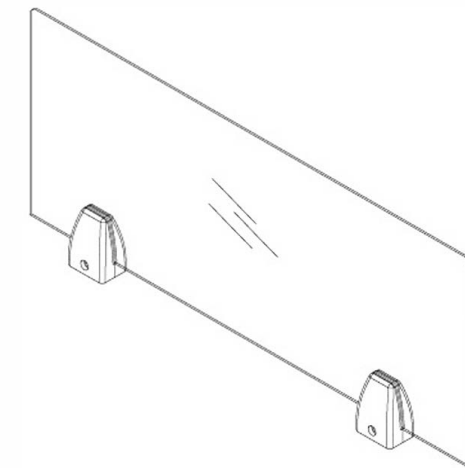

**Simplii**  
screen hardware

3C **beniia**<sup>TM</sup>

**3**

**Solutions**

shown with Smarti ST task seating and LESS workstations

Max: 0.48"(12mm)  
Min: 0.16"(4mm)

## Surface

SC-CLM-420-SFC-SLV/WHT

screw directly onto surfaces for a secure fit

shown with Smarti ST task seating and ESSY desking

## Edge

SC~CLM~420~EDG~SLV/WHT

Clamps to the edge of the desk or table top.

Max: 0.48"(12mm)  
Min: 0.16"(4mm)

Max: 2.75"(70mm)  
Min: 1.5"(38mm)

## Panel

SC-CLM-420-PNL-2INCH-SLV-WHT

Clamp to the top of panels

**beniia**<sup>TM</sup>

[beniia.com](http://beniia.com)  
312 882 5729