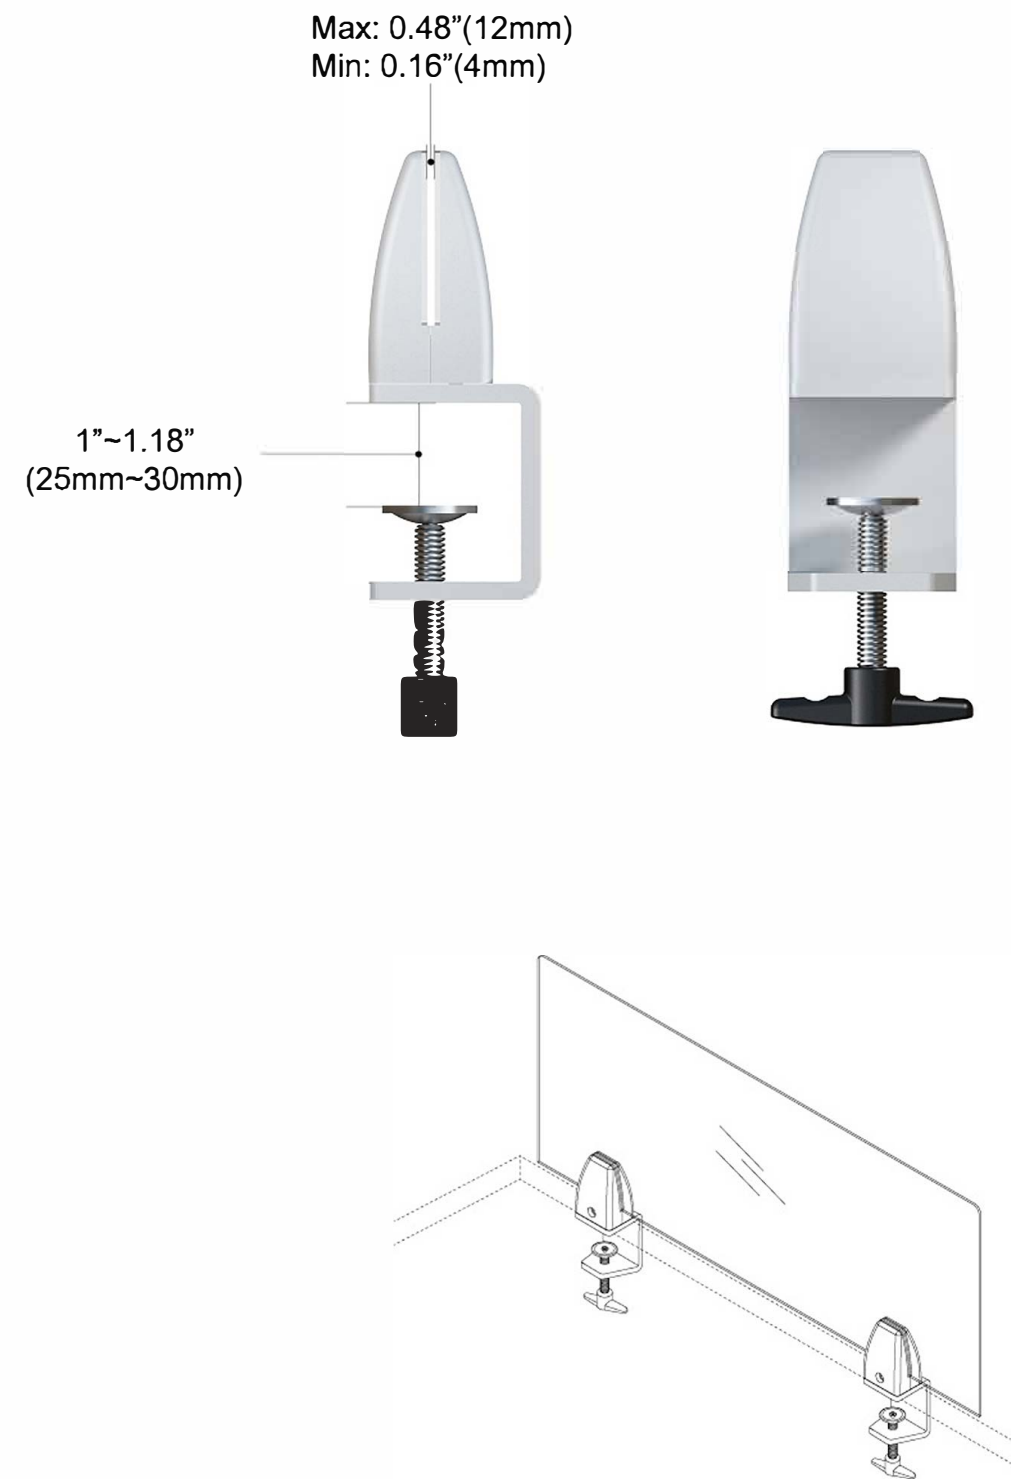

**Simplii**  
screen hardware

3C **beniia**<sup>TM</sup>

**3**

**Solutions**

shown with Smarti ST task seating and LESS workstations

Max: 0.48"(12mm)  
Min: 0.16"(4mm)

## Surface

SC-CLM-420-SFC-SLV/WHT

screw directly onto surfaces for a secure fit

shown with Smarti ST task seating and ESSY desking

## Edge

SC~CLM~420~EDG~SLV/WHT

Clamps to the edge of the desk or table top.

Max: 0.48"(12mm)  
Min: 0.16"(4mm)

Max: 2.75"(70mm)  
Min: 1.5"(38mm)

## Panel

SC-CLM-420-PNL-2INCH-SLV-WHT

Clamp to the top of panels

**beniia**<sup>TM</sup>

[beniia.com](http://beniia.com)  
312 882 5729