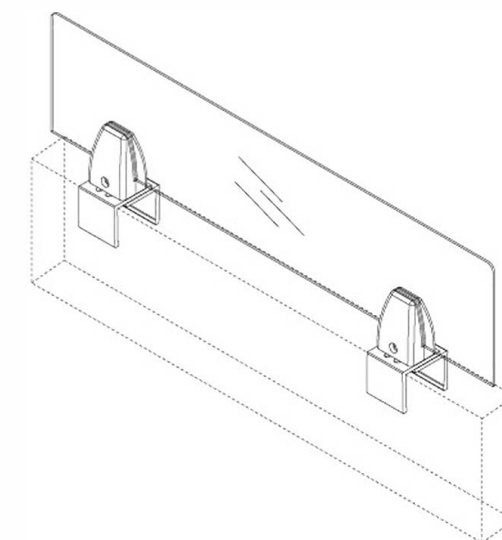

## Surface

SC-CLM-420-SFC-SLV/WHT

screw directly onto surfaces for a secure fit

shown with Smarti ST task seating and ESSY desking

## Edge

SC~CLM~420~EDG~SLV/WHT

Clamps to the edge of the desk or table top.

Max: 0.48"(12mm)  
Min: 0.16"(4mm)

Max: 2.75"(70mm)  
Min: 1.5"(38mm)

## Panel

SC-CLM-420-PNL-2INCH-SLV-WHT

Clamp to the top of panels

**beniia**<sup>TM</sup>

[beniia.com](http://beniia.com)  
312 882 5729