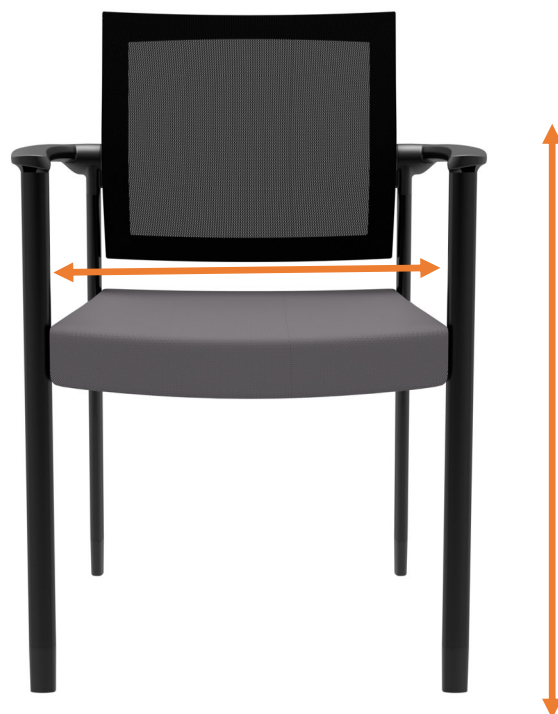

beniia[®]

Smarti[™]

MP

- back height 34"
- arm height 26"
- seat height 18.5"
- seat depth 20.5"
- seat width 19.5"

- stackable with mobile option
- caster kit included with each chair
- pivoting comfort-mesh backrest
- molded foam cushion
- anti-microbial fabric standard with Flex360 fabric
- durable 360Flex fabric

List price* \$442

options:

- fabric / faux upgrade
 - Grade B add \$125
 - Flex360 add \$87